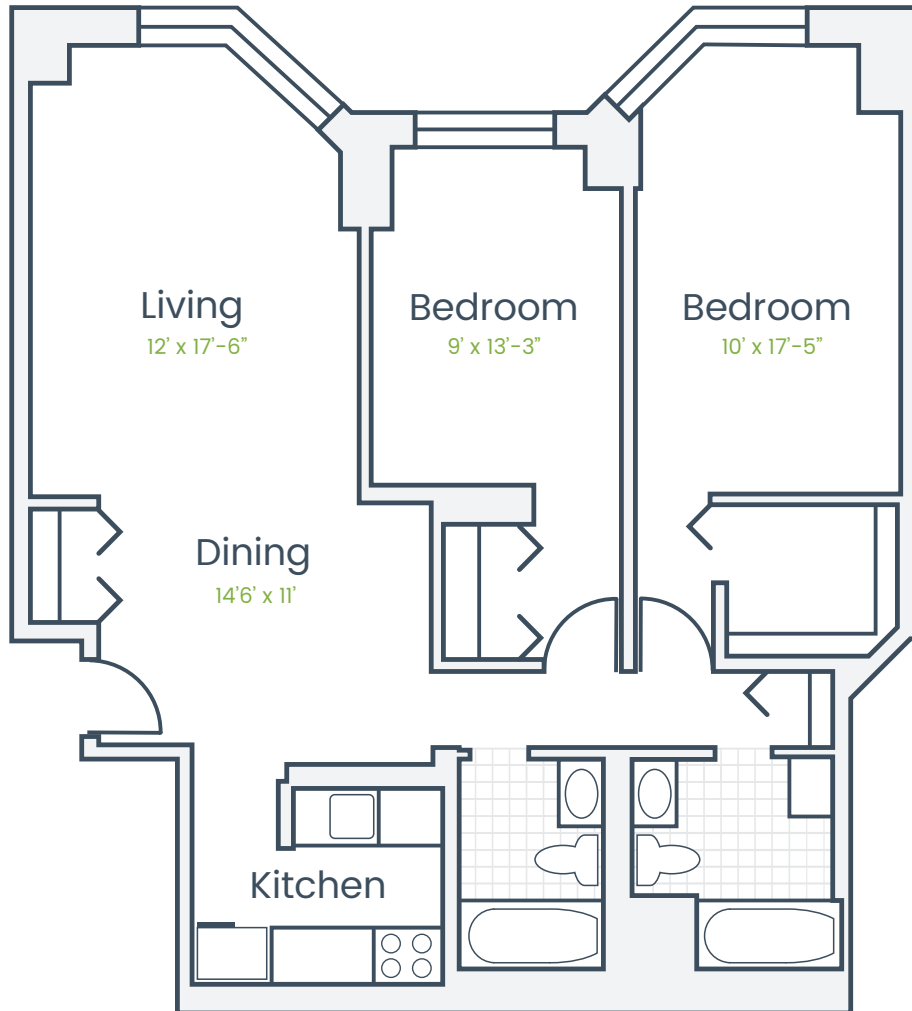

PARK PLACE TOWERS

860.951.3400

24 Park Place
Hartford, CT 06106

Two Bedroom A