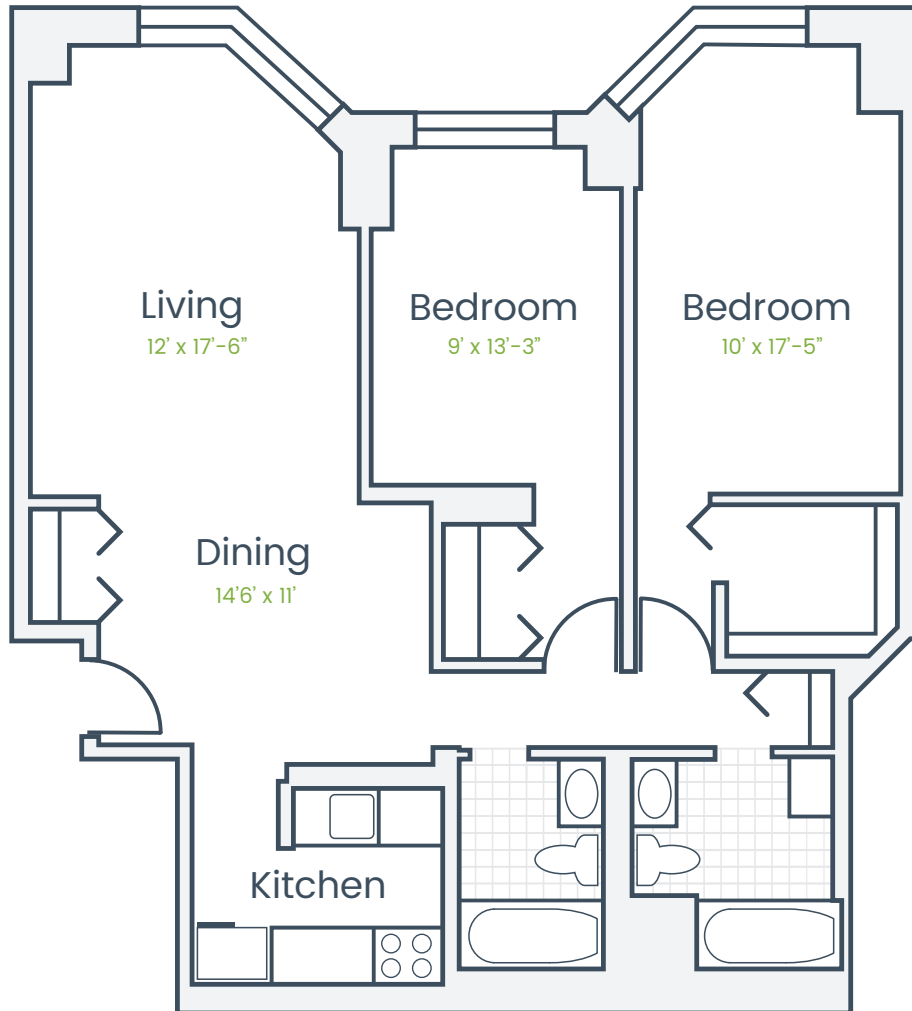

PARK PLACE TOWERS

860.951.3400

24 Park Place  
Hartford, CT 06106

Two Bedroom A