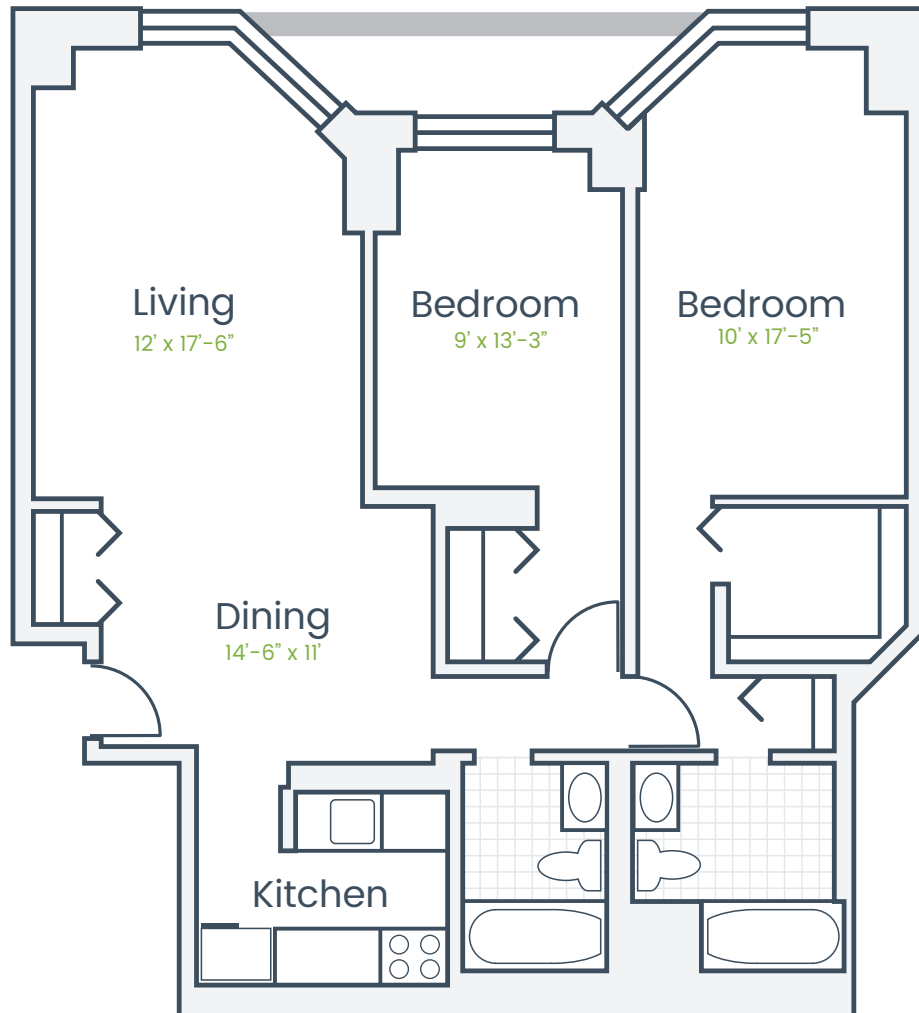

PARK PLACE TOWERS

860.951.3400

24 Park Place
Hartford, CT 06106

PENTHOUSE
Two Bedroom - PC