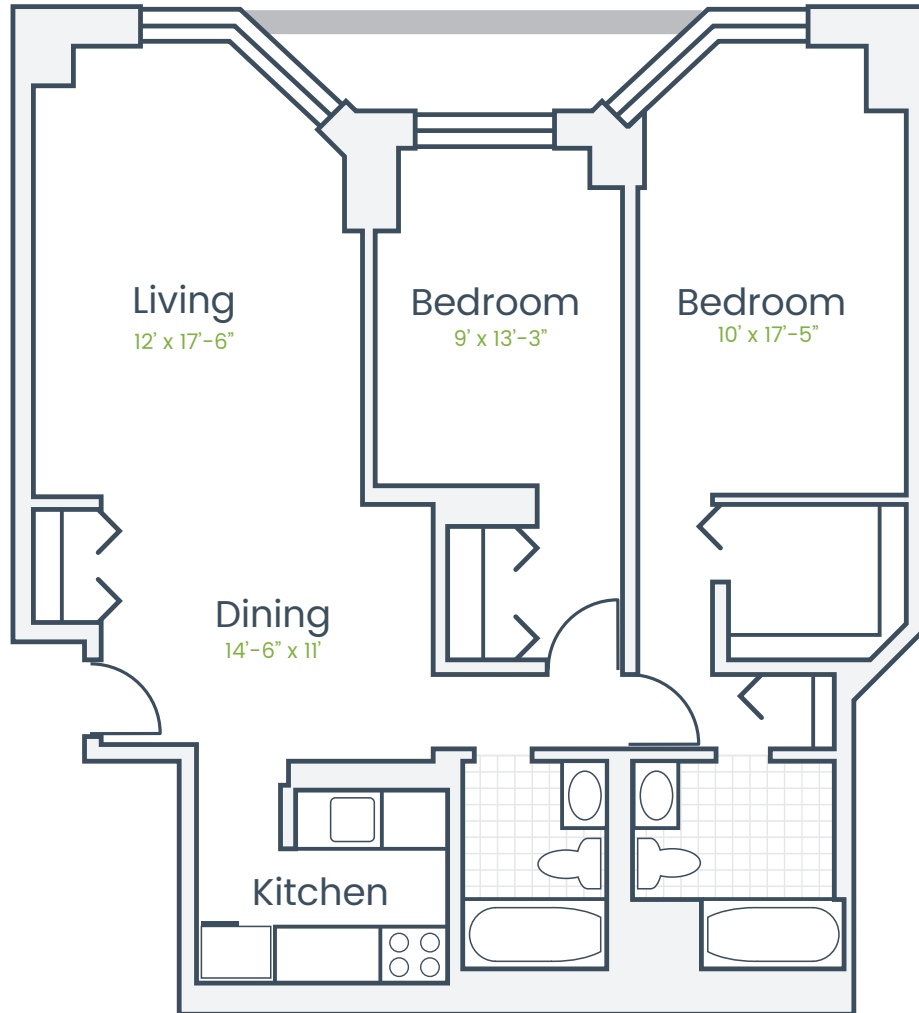

PARK PLACE TOWERS

860.951.3400

24 Park Place  
Hartford, CT 06106

PENTHOUSE  
Two Bedroom - PC