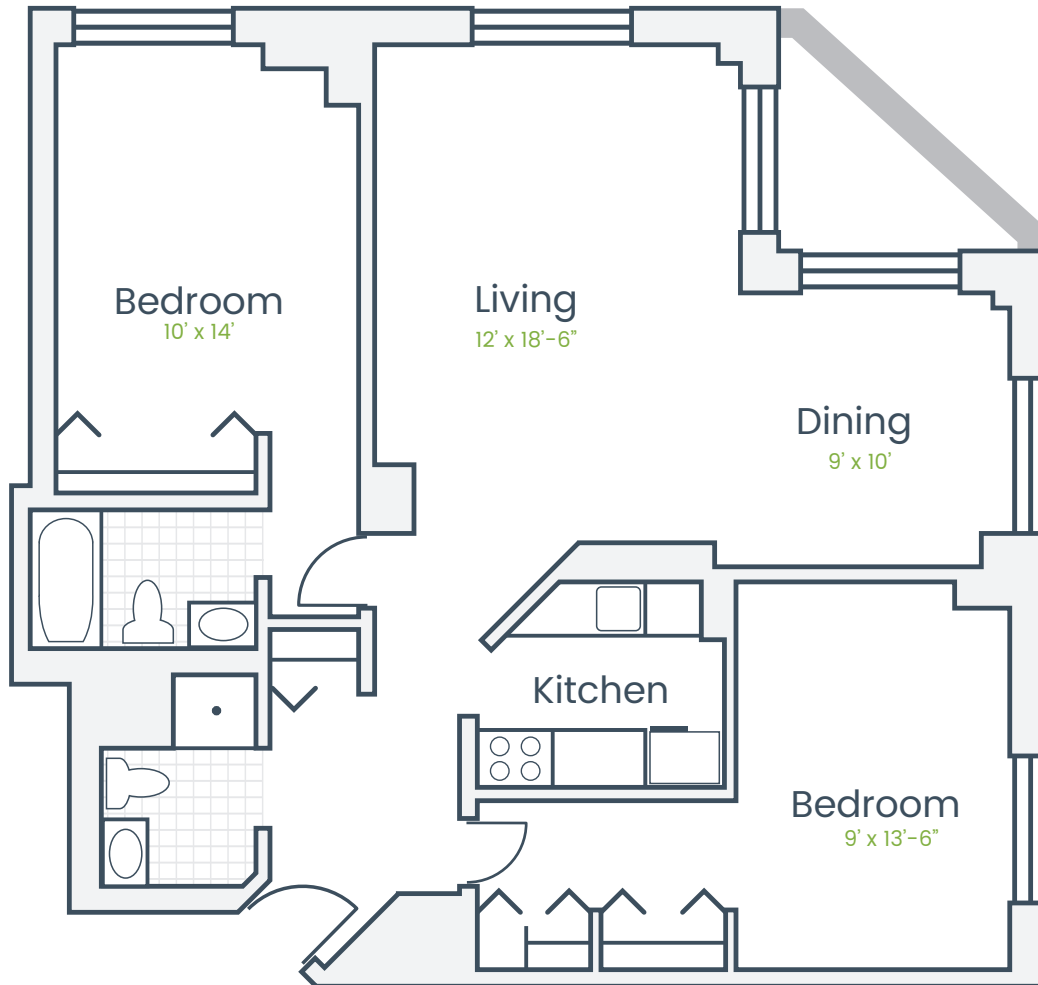

PARK PLACE TOWERS

860.951.3400

24 Park Place
Hartford, CT 06106

PENTHOUSE
Two Bedroom PA