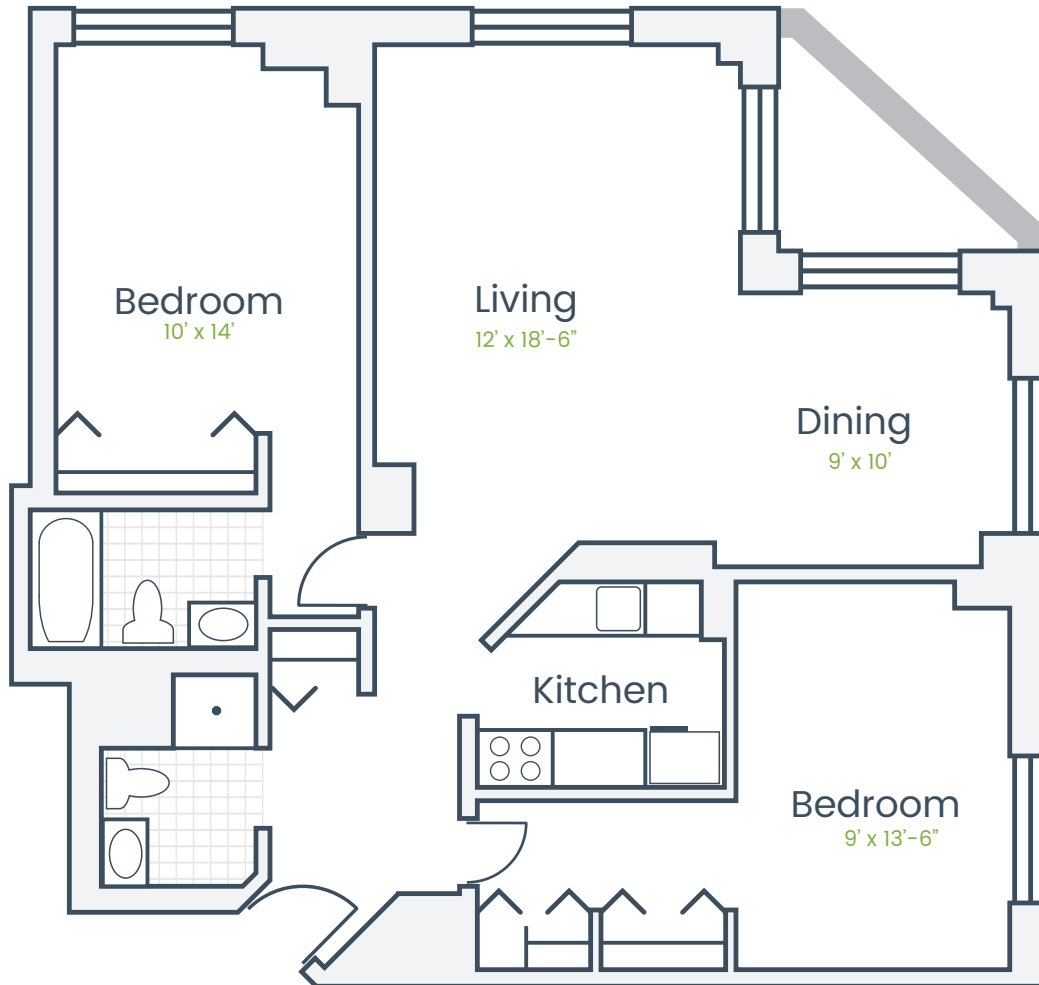

PARK PLACE TOWERS

860.951.3400

24 Park Place
Hartford, CT 06106

PENTHOUSE
Two Bedroom PA